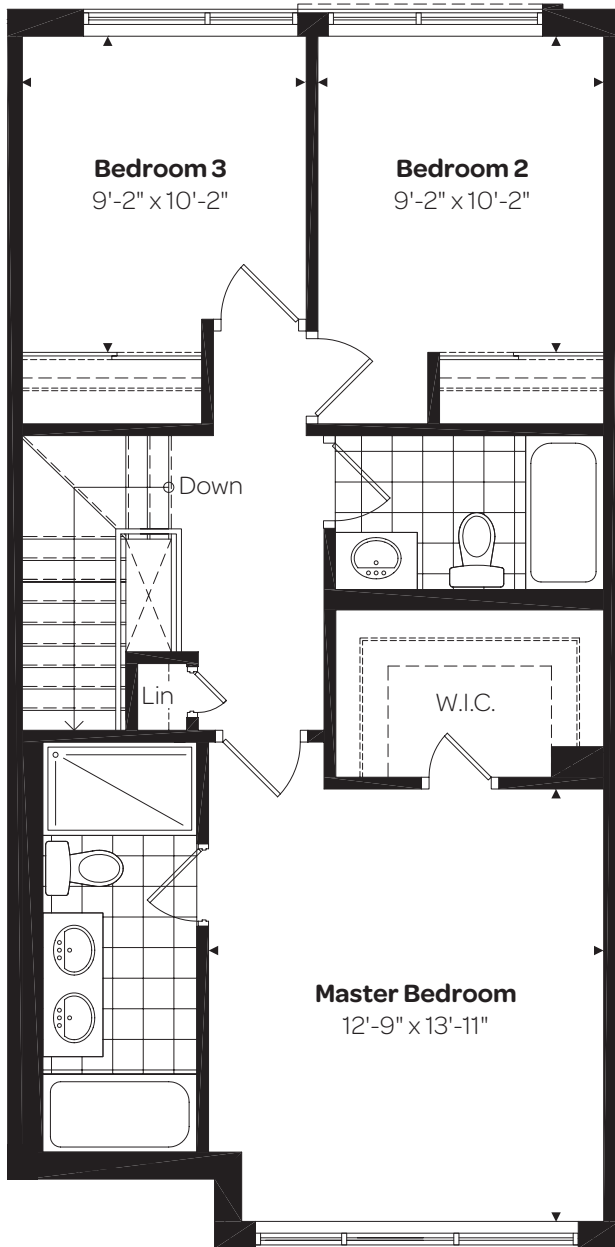

Second Floor – 3 Bedroom 763 sq.ft.

THE
MARQUEE
TOWNHOMES
ON THE PARK

Elegantly Designed
3 BEDROOM TOWNHOME

Ground floor – 475 sq.ft.

Main floor – 767 sq.ft.

Total – 2,005 sq.ft.

All areas and stated room dimensions are approximate. Sizes and specifications are subject to change without notice. Actual living area may vary from floor area stated above. All illustrations are artist concept. E.&O.E.